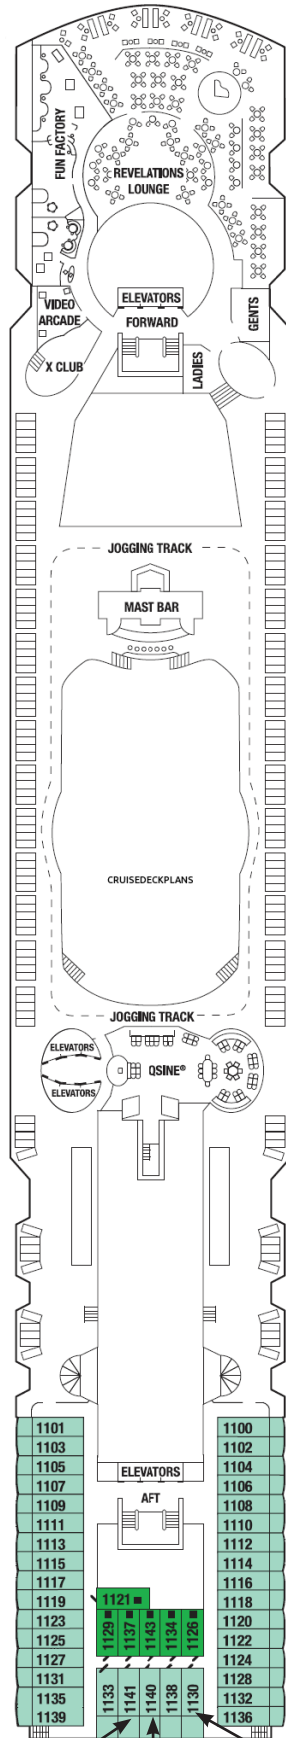

SPORTS DECK

CRUISEDECKPLANS

SUNRISE DECK

Pat (Tarheeler) & Ken Levin 1141

Jane (Mickey22) & Ron Mercanto 1140

Chuck (SetU2) & Shannon (DayInParadise) Berg 1130

RESORT DECK