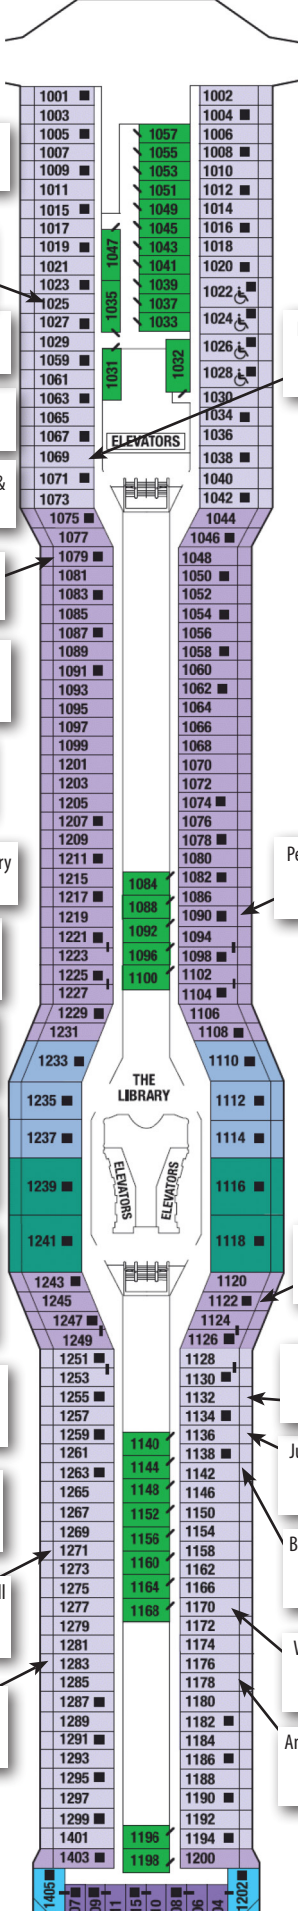

### Resort

### Penthouse

### Sky

- Gary (higm1) & Hortensia Schmelzer 1507
- Ana (nisca) Figueiredo & Antonio Mascarenhas 1533
- Mike and Kathy Cyganiak (cygs) 1563
- John (RHCruiser) & Chris Ewart 1573
- Ann (mebcajun) & Norris Broussard 2108
- Jim and Kathy Friedman (Jimbo and Katy) 2112
- Jo-Ann (bc\_jo) & Brian Hawick 2105
- Marcia (DocMac) & Herm Fishbein 2131
- Mary (Susan) (TSusan34104) & Dennis Malone 2137
- Kathy & Dennis Kargol (Aquablue24) 2145
- Larry & Diane (Mybetsee) Countryman 2151
- Debra (minihorse) Gee 2152
- Greg & Beth (Sooner-Cruizers) Malak 1673
- Olga (Cubanmama) & Alan Levine 1514
- Penny (STLCRUISIN) & Dan Smith 1025
- Peggy (Seayousoon) Segerstrom 1538
- Rochelle (love cats) & Syd Shain 1546
- Bill (bigbillfromchicago) & Pat Smith 1552
- Ken (sailorboys2) Hausman & Deane Bergsrud 1079
- Jane (Mickey22) and Ron Marcantano 1574
- Carol (Gal traveler) Schramer & Jeff Miller 1588
- Arlene (arbarkar) and Barry 1596
- Jim (DrKoob) & Kathleen (BellKat) Bellomo 1602
- Margie (mtdnk) & Willie Dinkins 1604
- Bubbles/Pat (Tarheelier) and Ken (docbox)Levin 1606
- Bob (bob221b1) Matta & Holly (MissLemon) Erickson 1610
- Herman (DaKa2002) & Liz Vogt 1628
- Mark (glazedandamazed) and Sally Greve 1630
- Brenda (Brenda 6149) & Bill Rothschild 1271
- Judi (Judimill) & Franklin Miller 1283
- Lisa (Go-Bucks!) and her friend Connie 1634
- Penny (acctgtogo) & Jim Walker 1090
- Sue (suzyhoff) & Rich Gaston 1122
- Dana & Christian (ckessler3) Kessler 1132
- Judy (mommo6) and Bill Golightly 1136
- Bev (Fuzzy55) & Chuck Girard 1142
- Wilma (REALNICE46) & Gary Letford 1170
- Annette & Lance (Sour Kraut) Langhorst 1178
- Lisa (Swissymom) & Mike Rogers 1069